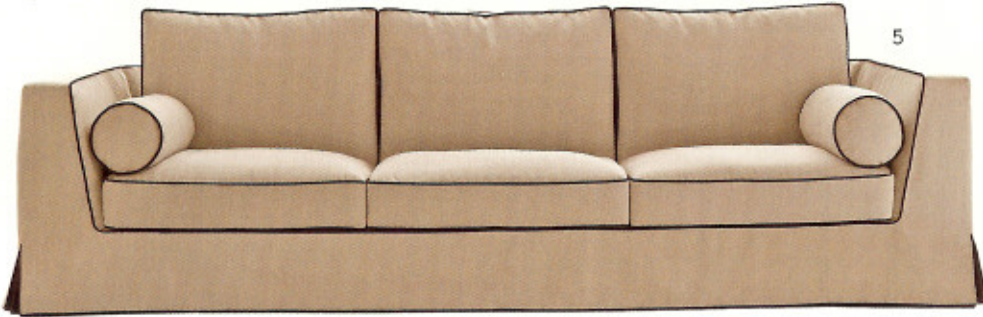

5. *Lutetia*
Antonio Citterio
B&B ITALIA

6. *Xarxa*
Marti Guixé
DANESE

7. *Jan's New Sofa*
Paola Navone
LINTELOO